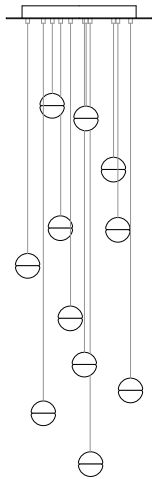

# 14

14 series uses a coaxial cable suspension system in a random configuration.

Lamps and power supplies are included. LED or Xenon must be selected. Dimming type to be specified at time of order.

\*14.1m requires a new build/suspended ceiling with remote mounted power supplies.

© 14 Series product design protected as U.S. Reg. No. 7,129,209

Made in Vancouver, Canada

14.3 random, adjustable length

14.11 round random, non-adjustable length

**Adjustable Length**

Each pendant comes standard with 3m of coaxial cable. Upcharge applies for lengths over 3m. Cable length can be adjusted on site. White, black or brushed nickel canopy.

14.1	Random	Single clear pendant, Ø116mm x 7mm round canopy	\$495
14.1 deep	Random	Single clear pendant, Ø116mm x 40mm round canopy	\$495
14.1m*	Random	Single clear pendant, Ø30mm round canopy	\$495
14.3	Random	Three clear pendants, Ø152mm round canopy	\$1,485
14.5	Random	Five clear pendants, Ø203mm round canopy	\$2,475
14.7	Random	Seven clear pendants, Ø203mm round canopy	\$3,465
14.9	Linear	Nine clear pendants, 1200 x 224mm rectangular canopy	\$6,030

**Non-Adjustable Length**

Longest and shortest lengths are determined by client, Bocci fabricates all lengths between these measurements. Specified shortest and longest lengths are from the underside of the canopy to the underside of the pendant. There may be variance of ±50mm on specified shortest and longest lengths. Upcharge applies for cable lengths over 3m. White powder coated canopy included.